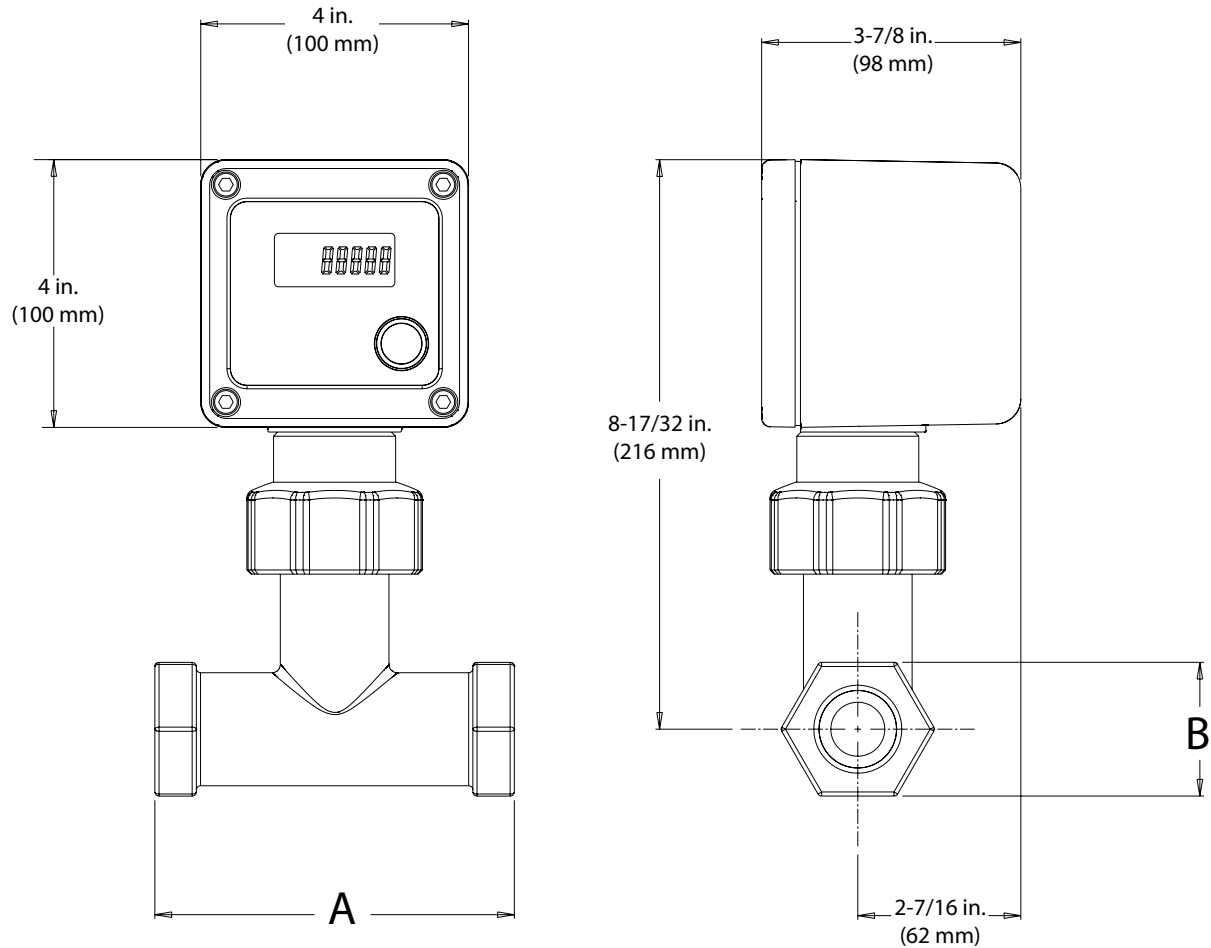

## Options

- Mounting bracket 3/4 in. and 1 in. units
- Ball valve (mount 5 pipe diameters downstream of meter)
- Upstream strainer (60 mesh recommended at least 10 pipe diameters upstream of valve)
- 90° front panel orientation (optional factory ordered)

## SPECIFICATIONS

Meter Size	3/4 in. NPT	1 in. NPT	1-1/4 in. NPT	1-1/2 in. NPT	2 in. NPT
<b>Flow Range</b>	5...30 gpm (19...113 lpm)	8...50 gpm (30...189 lpm)	15...90 gpm (57...340 lpm)	21...125 gpm (79...473 lpm)	35...200 gpm (132...757 lpm)
<b>Pressure Rating</b>	400 psig @ 33...140° F (28 bar @ 0.5...60° C) 225 psig @ 180° F (16 bar @ 82° C)				
<b>Max. Ambient Temp.</b>	140° F (60° C)				
<b>Accuracy</b>	± 1% or better (within flow range)				
<b>Standards</b>	Truck meter meets Alabama DOT specifications ALDOT-407-01 and New York Spec Truck Mixer 501-3.04 requirements				

**DIMENSIONS**

Meter Size	3/4 in. NPT	1 in. NPT	1-1/4 in. NPT	1-1/2 in. NPT	2 in. NPT
<b>A</b>	5.375 in. (136 mm)	5.375 in. (136 mm)	6.234 in. (158 mm)	6.703 in. (170 mm)	7.766 in. (197 mm)
<b>B</b>	2 in. (50 mm) hex	2 in. (50 mm) hex	2.375 in. (60 mm) hex	2.75 in. (70 mm) hex	3.3125 in. (84 mm) hex
<b>Part Number</b>	255317-0001	255318-0001	255319-0001	255320-0001	255321-0001