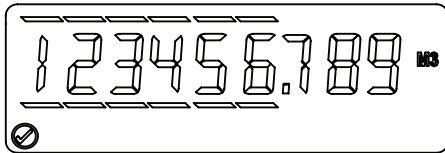

Meter reading to the nearest?
1000th m³ = 1234567.89
100th m³ = 1234567.8
10th m³ = 1234567
10th m³ = 1234567

Typical Billing Units → 1 m³ = 123456
10 m³ = 12345