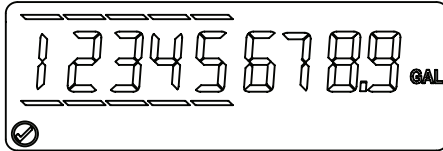

Meter reading to the nearest?
10th gallon = 12345678.9
1 gallon = 12345678
10 gallons = 1234567
100 gallons = 123456
Typical Billing Units → 1000 gallons = 12345