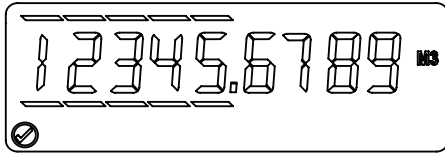

CUBIC METERS

Typical Billing Unit of 1 Cubic Meter

9-DIGIT VISUAL DISPLAY

6-DIGIT VISUAL DISPLAY

Recordall Disc LP, M25, M35, M40, M55, M70, Recordall CSM 2, 3, 4, 6 inch Low Side, E-Series E-25, E-35, E-55 (9-digit display only)

Meter reading to the nearest?
1000th m³ = 12345.6789
100th m³ = 12345.678
10th m³ = 12345.67
10th m³ = 12345.6

Typical Billing Units → 1 m³ = 12345
10 m³ = 1234