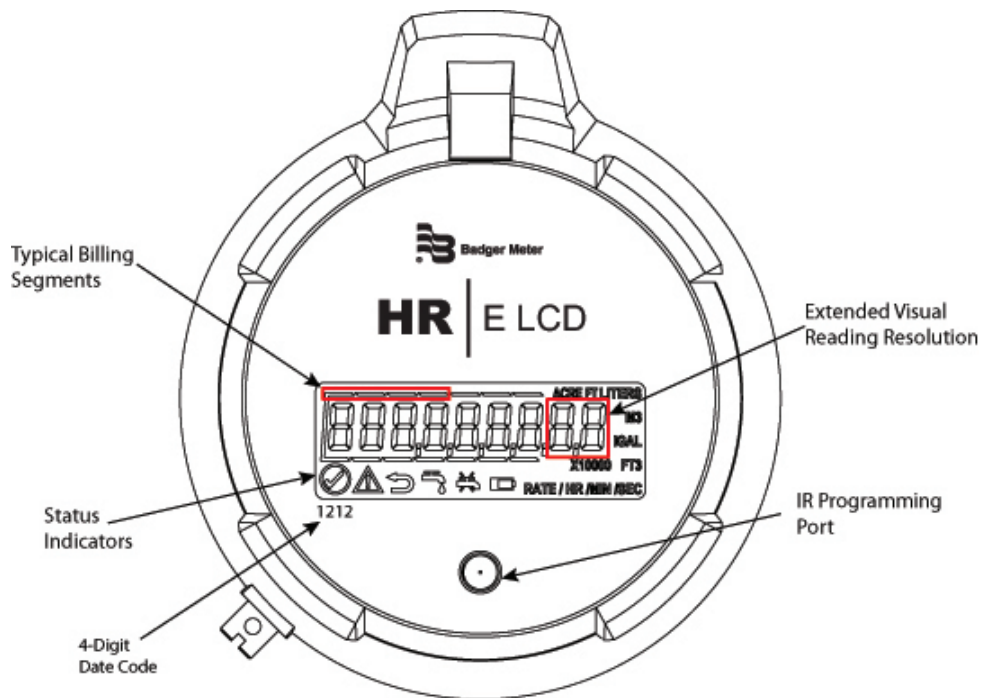

## How to Read an Encoder

HR-E LCD Encoder and

E-Series® Meters with High Resolution Protocol

The HR-E LCD encoder has a 9-digit Liquid Crystal Display (LCD) to show consumption, flow and alarm information. The display automatically toggles between 9-digit and 6-digit consumption, rate of flow and meter model.

### VISUAL READING DISPLAYS

- The 9-digit display provides your utility with the finest reading resolution.
- The 6-digit display represents the equivalent of the moveable number wheels on a 6-dial mechanical encoder.
- Depending on the meter model, size, and unit of measure, a multiplier value may also be shown. Multiply the displayed value by the multiplier value to calculate the reading to the nearest gallon, cubic foot, or cubic meter. Ex: 123456 with factor of x10, equals 1234560.

- Gallons – reading to the nearest 1000 gallons
- Cubic Feet – reading to the nearest 100 ft<sup>3</sup>
- Cubic Meters – reading to the nearest 1 m<sup>3</sup>

The HR-E LCD encoder is designed with segmented lines above the numeric dials. The segmented lines above the numbers on the LCD display represent what the white number wheels do for the mechanical encoders—the typical utility standard meter reading.