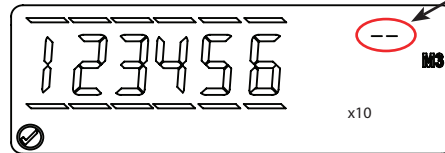

Meter reading to the nearest?

Typical Billing Units → 1 m³ = 1234560
10 m³ = 123456

Making Water Visible®

Making Water Visible is a registered trademark of Badger Meter, Inc. Other trademarks appearing in this document are the property of their respective entities. Due to continuous research, product improvements and enhancements, Badger Meter reserves the right to change product or system specifications without notice, except to the extent an outstanding contractual obligation exists. © 2017 Badger Meter, Inc. All rights reserved.

www.badgermeter.com

The Americas | Badger Meter | 4545 West Brown Deer Rd | PO Box 245036 | Milwaukee, WI 53224-9536 | 800-876-3837 | 414-355-0400
México | Badger Meter de las Americas, S.A. de C.V. | Pedro Luis Ogazón N°32 | Esq. Angelina N°24 | Colonia Guadalupe Inn | CP 01050 | México, DF | México | +52-55-5662-0882
Europe, Eastern Europe Branch Office (for Poland, Latvia, Lithuania, Estonia, Ukraine, Belarus) | Badger Meter Europe | ul. Korfantego 6 | 44-193 Knurów | Poland | +48-32-236-8787
Europe, Middle East and Africa | Badger Meter Europa GmbH | Nurtinger Str 76 | 72639 Neuffen | Germany | +49-7025-9208-0
Europe, Middle East Branch Office | Badger Meter Europe | PO Box 341442 | Dubai Silicon Oasis, Head Quarter Building, Wing C, Office #C209 | Dubai | UAE | +971-4-371 2503
Slovakia | Badger Meter Slovakia s.r.o. | Racianska 109/B | 831 02 Bratislava, Slovakia | +421-2-44 63 83 01
Asia Pacific | Badger Meter | 80 Marine Parade Rd | 21-06 Parkway Parade | Singapore 449269 | +65-63464836
China | Badger Meter | 7-1202 | 99 Hangzhong Road | Minhang District | Shanghai | China 201101 | +86-21-5763 5412
Switzerland | Badger Meter Swiss AG | Mittelholzerstrasse 8 | 3006 Bern | Switzerland | +41-31-932 01 11