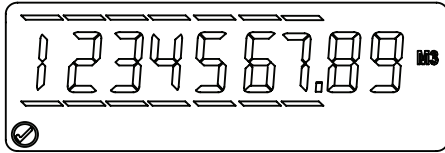

Meter reading to the nearest?
100th m³ = 1234567.89
10th m³ = 1234567.8
10th m³ = 1234567
10th m³ = 1234567

Typical Billing Units → 1 m³ = 1234567
10 m³ = 123456