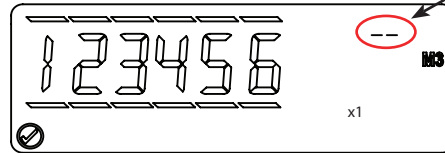

Meter reading to the nearest?

Typical Billing Units → 1 m³ = 123456
10 m³ = 12345

Recordall TSM 6, 8 & 10 inch, Recordall CSM 6 inch High Side, Recordall Combo 8 inch High Side