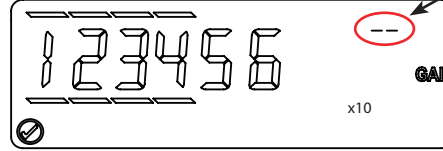

Meter reading to the nearest?
1 gallon = 1234560
10 gallons = 123456
100 gallons = 12345
Typical Billing Units → 1000 gallons = 1234

Recordall Disc M120 & M170, Recordall TSM 1-1/2, 2, 3 & 4 inch, Recordall CSM 2, 3 & 4 inch High Side, Recordall Combo 8 inch Low Side, E-Series E-1-1/2 inch & E-2 inch (9-digit display only)