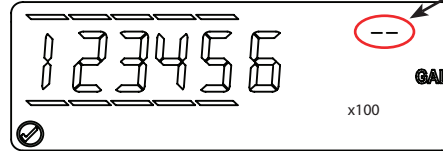

Meter reading to the nearest?
1 gallon = 12345600
10 gallons = 1234560
100 gallons = 123456
Typical Billing Units → 1000 gallons = 12345

Recordall TSM 6, 8 & 10 inch, Recordall CSM 6 inch High Side, Recordall Combo 8 inch High Side