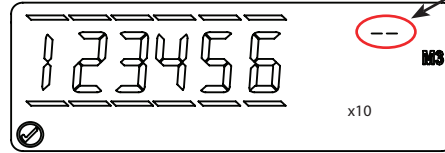

Meter reading to the nearest?

Typical Billing Units → 1 m³ = 1234560
10 m³ = 123456

Recordall TSM 12, 16 and 20 inch