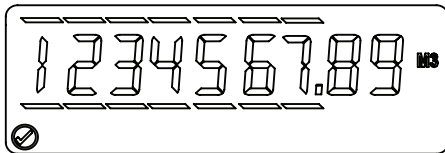

Meter reading to the nearest?
100th m³ = 1234567.89
10th m³ = 1234567.8
10th m³ = 1234567
10th m³ = 1234567

Typical Billing Units → 1 m³ = 1234567
10 m³ = 123456