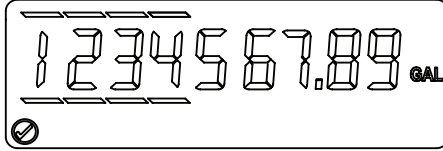

GALLONS

Typical Billing Unit of 1000 Gallons

9-DIGIT VISUAL DISPLAY

6-DIGIT VISUAL DISPLAY

Recordall Disc LP, M25, M35, M40, M55, M70, Recordall CSM 2, 3, 4, 6 inch Low Side, E-Series E-25, E-35, E-55 (9-digit display only)

Meter reading to the nearest?
100th gallon = 1234567.89
10th gallon = 1234567.8
1 gallon = 1234567
10 gallons = 123456
100 gallons = 12345
Typical Billing Units → 1000 gallons = 1234